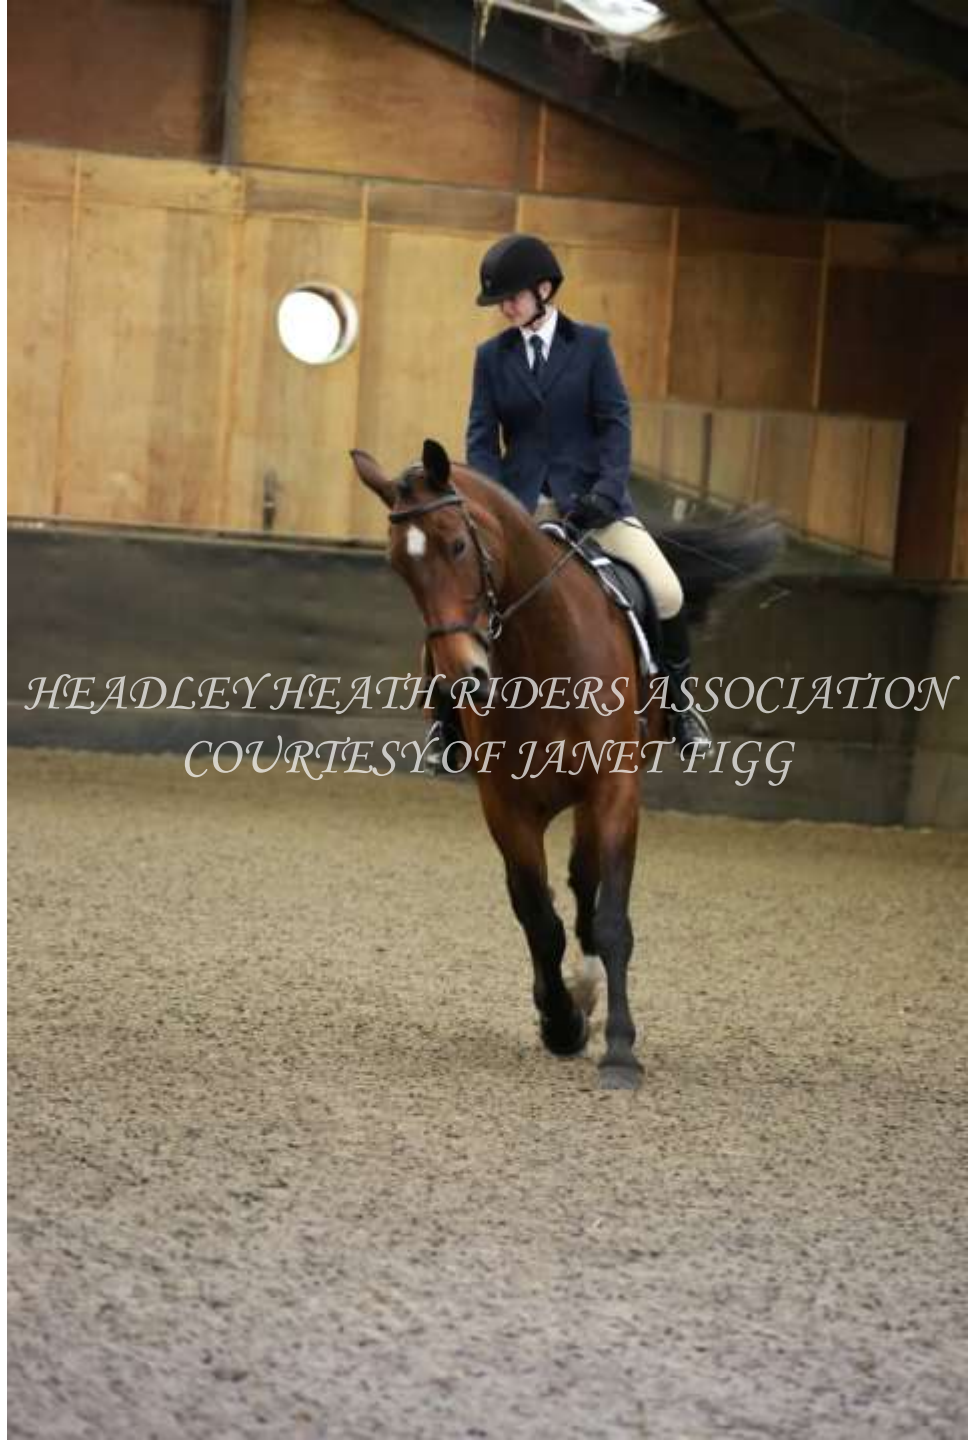

*HEADLEY HEATH RIDERS ASSOCIATION
COURTESY OF JANET FIGG*