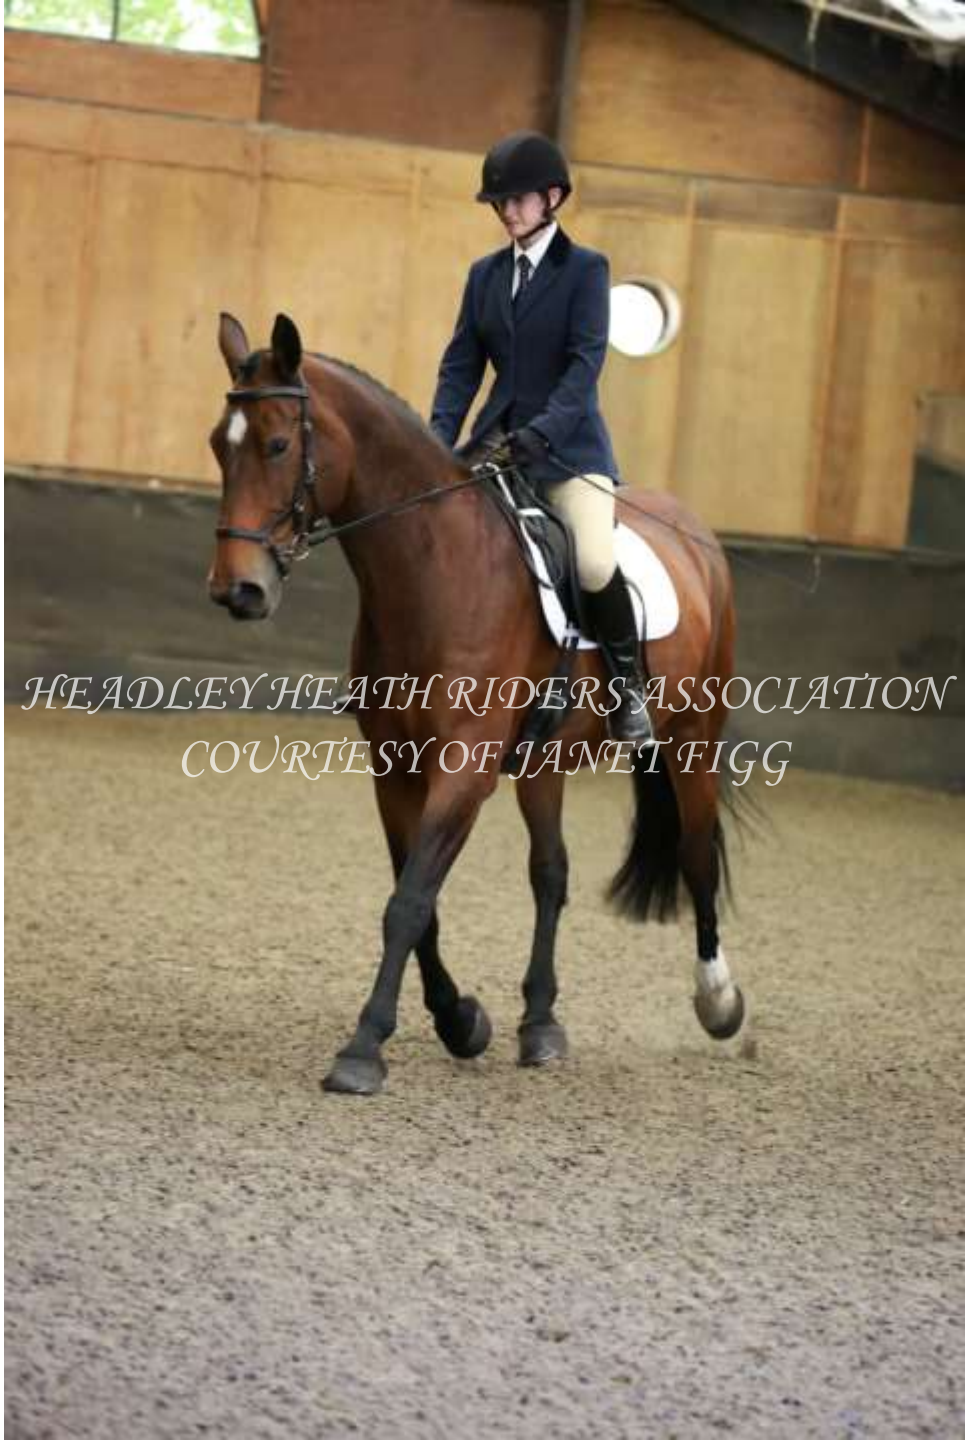

*HEADLEY HEATH RIDERS ASSOCIATION  
COURTESY OF JANET FIGG*

A rider in a dark blue jacket, white breeches, and a black helmet is riding a brown horse in an indoor arena. The horse is in motion, and the rider is looking back over their shoulder. The arena has a wooden wall and a dark baseboard. The floor is covered in light-colored gravel or sand.

*HEADLEY HEATH RIDERS ASSOCIATION  
COURTESY OF JANET FIGG*

*HEADLEY HEATH RIDERS ASSOCIATION  
COURTESY OF JANET FIGG*

*HEAD OF HEATH RIDERS ASSOCIATION  
COURTESY OF JANET FIGG*

*HEADLEY HEATH RIDERS ASSOCIATION  
COURTESY OF JANET FIGG*

A photograph of a rider in formal equestrian attire, including a dark blue jacket, white breeches, and a black helmet, riding a brown horse in a stable aisle. The rider is positioned in the center-left of the frame, moving towards the right. The horse is a chestnut color with a white blaze on its face. The stable aisle has wooden walls and a dark baseboard. The floor is covered in light-colored gravel or sand. The lighting is soft and even.

*HEADLEY HEATH RIDERS ASSOCIATION  
COURTESY OF JANET FIGG*

*HEADLEY HEATH RIDERS ASSOCIATION  
COURTESY OF JANET FIGG*

A photograph of a rider in formal equestrian attire, including a dark blue jacket, white shirt, dark tie, and a black helmet, riding a brown horse in an indoor arena. The horse is in motion, possibly performing a dressage movement. The arena floor is light-colored sand or dirt, and the walls are made of light-colored wood paneling. The rider is positioned in the center of the frame, facing slightly to the right.